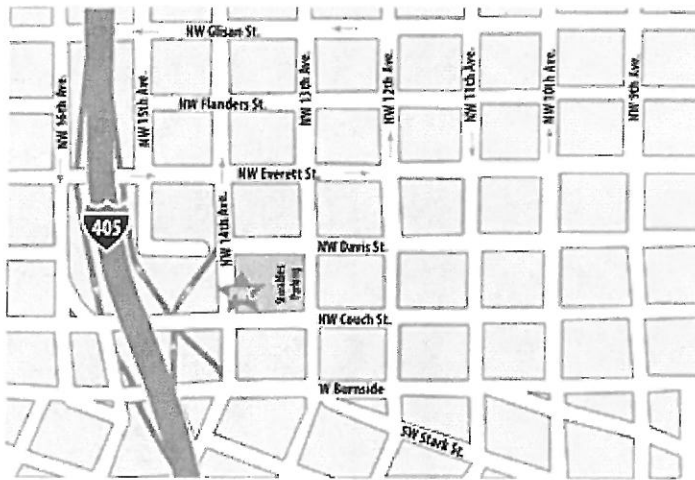

pearl women's center

Directions

140 NW 14th Avenue
Portland, OR 97209
503.771.1883

Parking Lot Entrance:

Pearl Women's Center has reserved parking in the Storables parking lot on NW 13th between Couch and Davis. Enter the lot and continue down the ramp marked "reserved parking beyond this point." **You will see spots marked PWC.** Take the elevator to the 1st floor. You are in building 120 and will need to exit the building through the lobby front door and turn right.

Our entrance is just a few feet away on your right.

If there are no available spaces, ample street parking is generally available or we can validate parking from the Whole Foods garage, directly across the street from the Storables lot. Our main entrance is on NW 14th between Couch and Davis, closest to Davis.